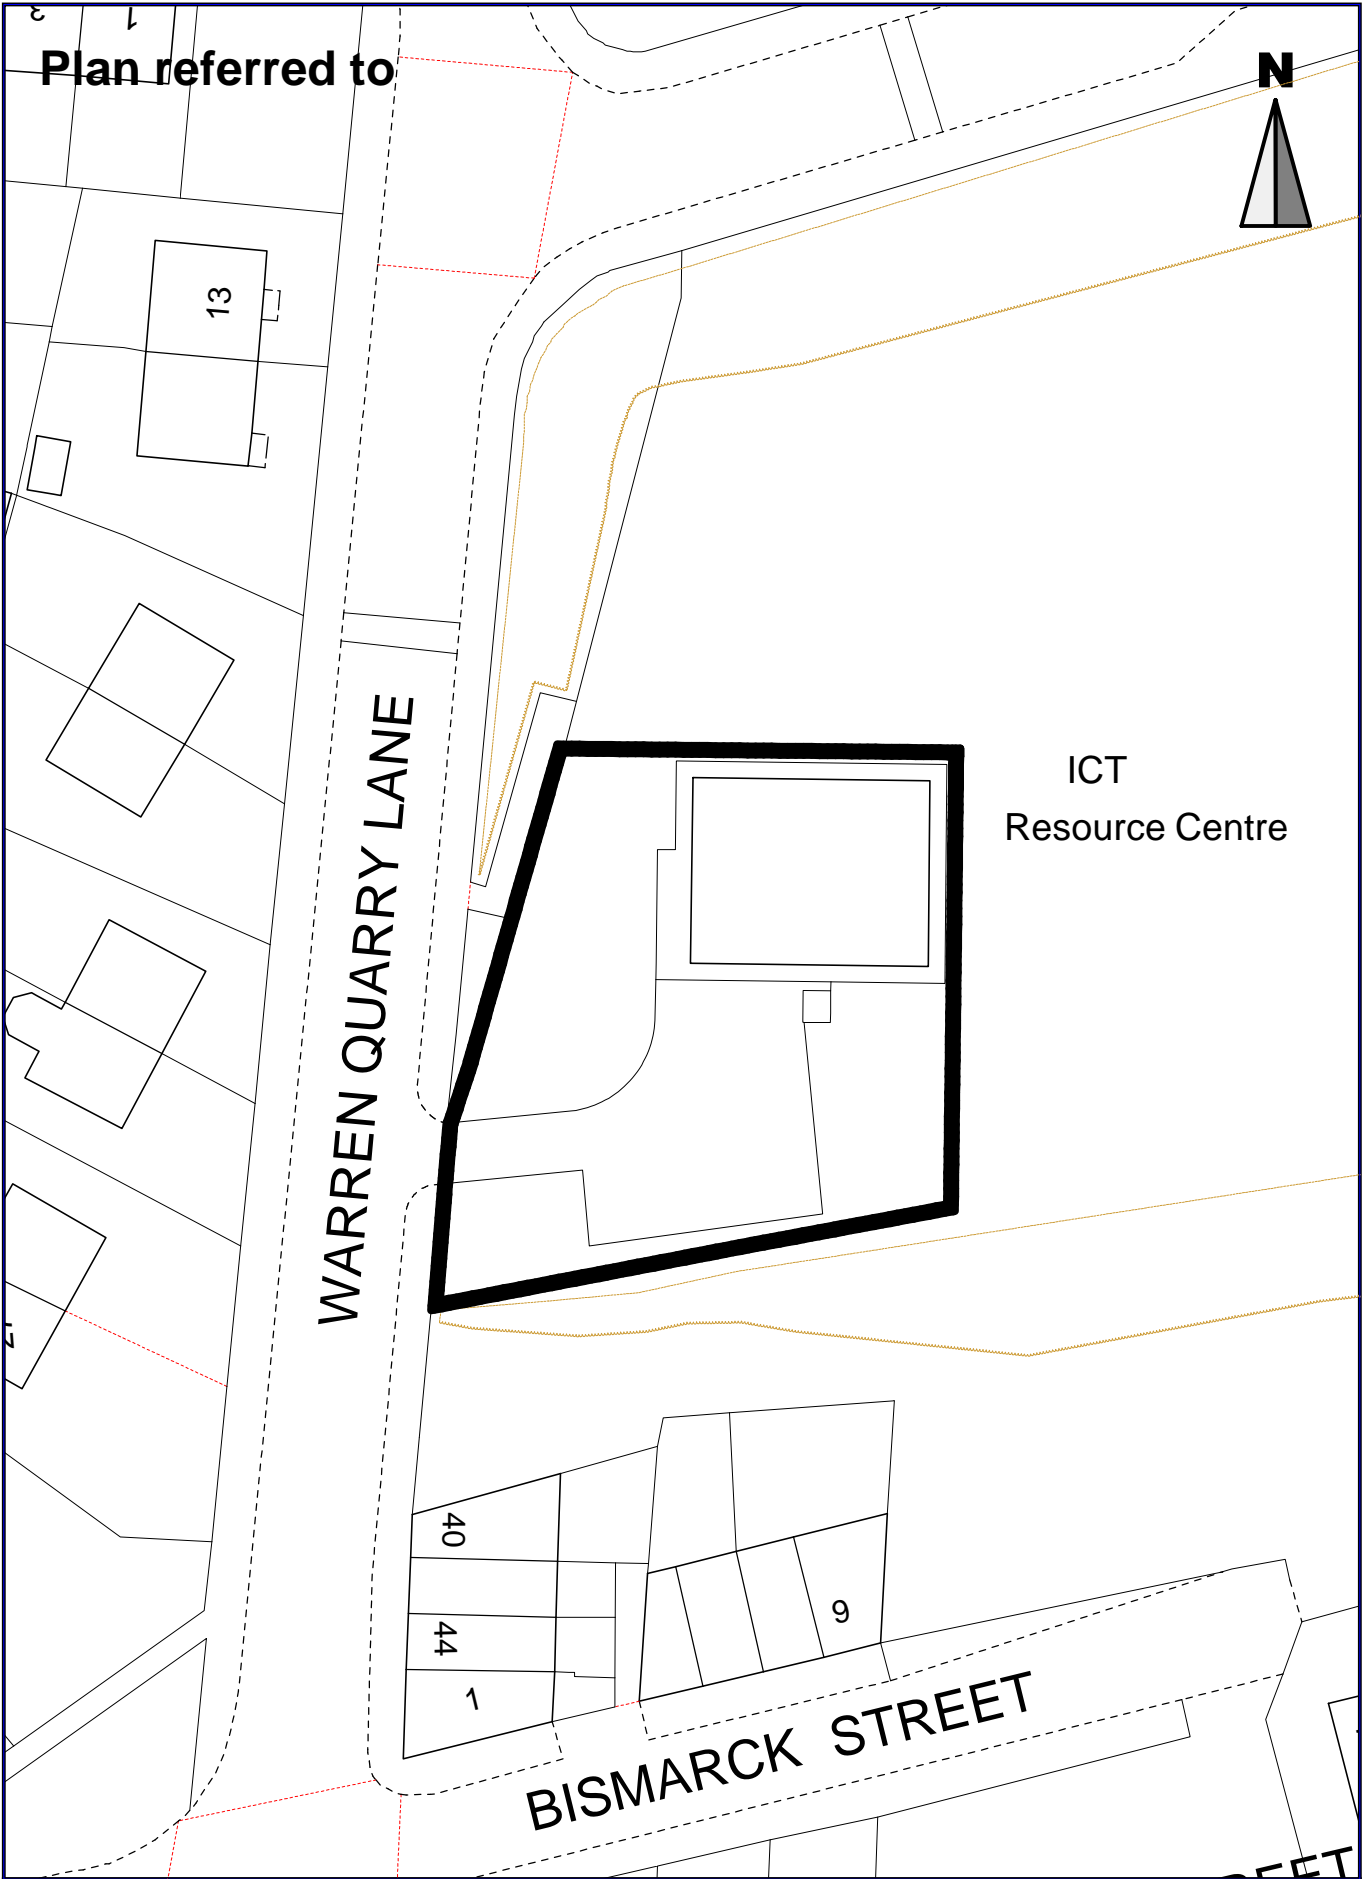

Plan referred to

WARREN QUARRY LANE

ICT Resource Centre

BISMARCK STREET

Licence number 100022264

Drwg no:	DV102B
Date:	22/03/2017

Scale 1: 500

Drawing Title :
Warren Quarry Lane ICT Resource Centre

Strategic Property and Procurement/Asset Management
PO Box 634, Barnsley, S70 9GG

e-mail: Assetmanagement@barnsley.gov.uk
website: www.barnsley.gov.uk